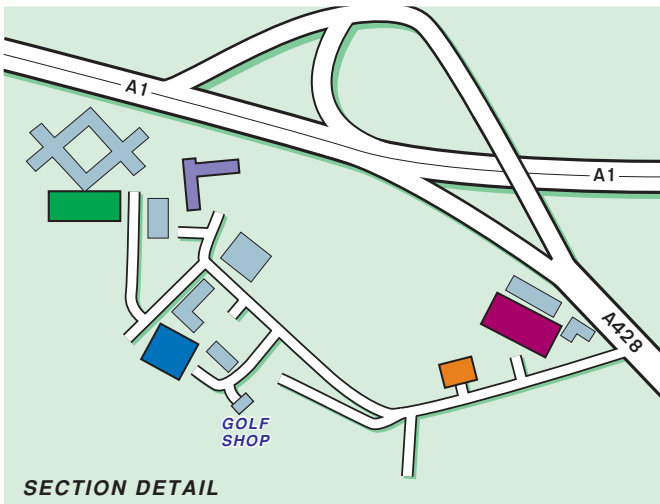

# Wyboston Lakes

SECTION DETAIL

**Public Transport**

**By Rail**  
St Neots Station is approximately 10 minutes drive away.

**By Air**  
Luton Airport is approximately 1 hour away.  
Stansted Airport is approximately 1 hour away.

The NORTH Peterborough A1  
Cambridge (A428)

**BLACK CAT ROUNDABOUT**  
The North Peterborough A1  
London A1  
Cambridge (A428)

**BLACK CAT ROUNDABOUT**  
The NORTH Peterborough A1  
Cambridge (A428)  
Bedford A421

**KEY:**

- Robinson Executive Conference Centre
- Potton House
- Waterfront Conference Centre & Waterfront Brasserie
- The Knowledge Centre
- The Willows Centre