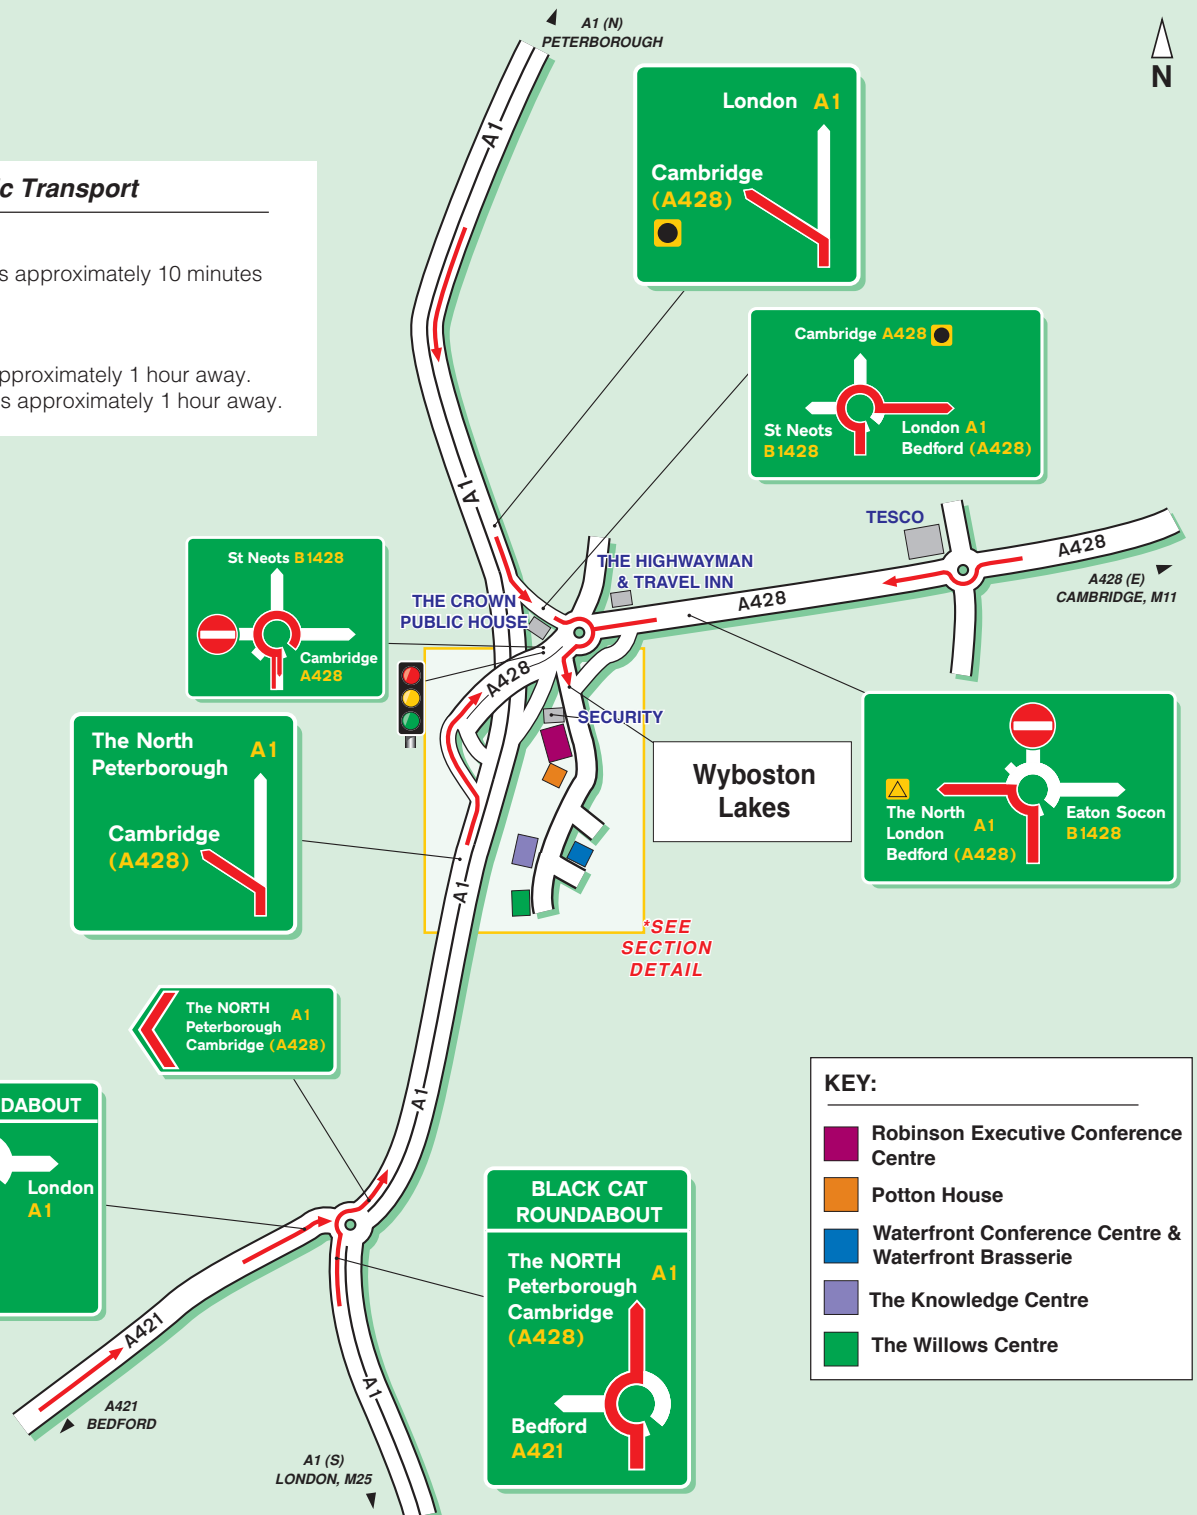

SECTION DETAIL

**Public Transport**

**By Rail**  
St Neots Station is approximately 10 minutes drive away.

**By Air**  
Luton Airport is approximately 1 hour away.  
Stansted Airport is approximately 1 hour away.

London A1  
Cambridge (A428)

Cambridge A428  
St Neots B1428  
London A1  
Bedford (A428)

St Neots B1428  
Cambridge A428

The North Peterborough A1  
Cambridge (A428)

The North London A1  
Bedford (A428)  
Eaton Socon B1428

The NORTH Peterborough A1  
Cambridge (A428)

**BLACK CAT ROUNDABOUT**  
The North Peterborough A1  
London A1  
Cambridge (A428)

**BLACK CAT ROUNDABOUT**  
The NORTH Peterborough A1  
Cambridge (A428)  
Bedford A421

**KEY:**

- Robinson Executive Conference Centre
- Potton House
- Waterfront Conference Centre & Waterfront Brasserie
- The Knowledge Centre
- The Willows Centre